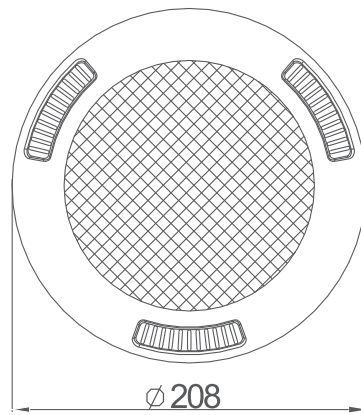

NICHE LIGHTS

NICHE LIGHTS

Part number: SLNFLED (Fibreglass Pool)

Material: ABS

Bulb: 84 LEDs

Cable: 24m

Power: 7W/12V

Waterproof Standard: Ip68

Part number: SLNCLED (Concrete Pool)

Material: ABS

Bulb: 84 LEDs

Cable: 24m

Power: 7W/12V

Waterproof Standard: Ip68

Rivendale
INTERNATIONAL

27 Westwood Drive
Deer Park, Victoria 3023