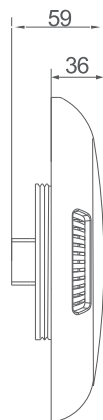

NICHE LIGHTS

NICHE LIGHTS

Part number: SLNFLED (Fibreglass Pool)

Material: ABS

Bulb: 84 LEDs

Cable: 24m

Power: 7W/12V

Waterproof Standard: Ip68

Part number: SLNCLED (Concrete Pool)

Material: ABS

Bulb: 84 LEDs

Cable: 24m

Power: 7W/12V

Waterproof Standard: Ip68

Rivendale
INTERNATIONAL

27 Westwood Drive
Deer Park, Victoria 3023